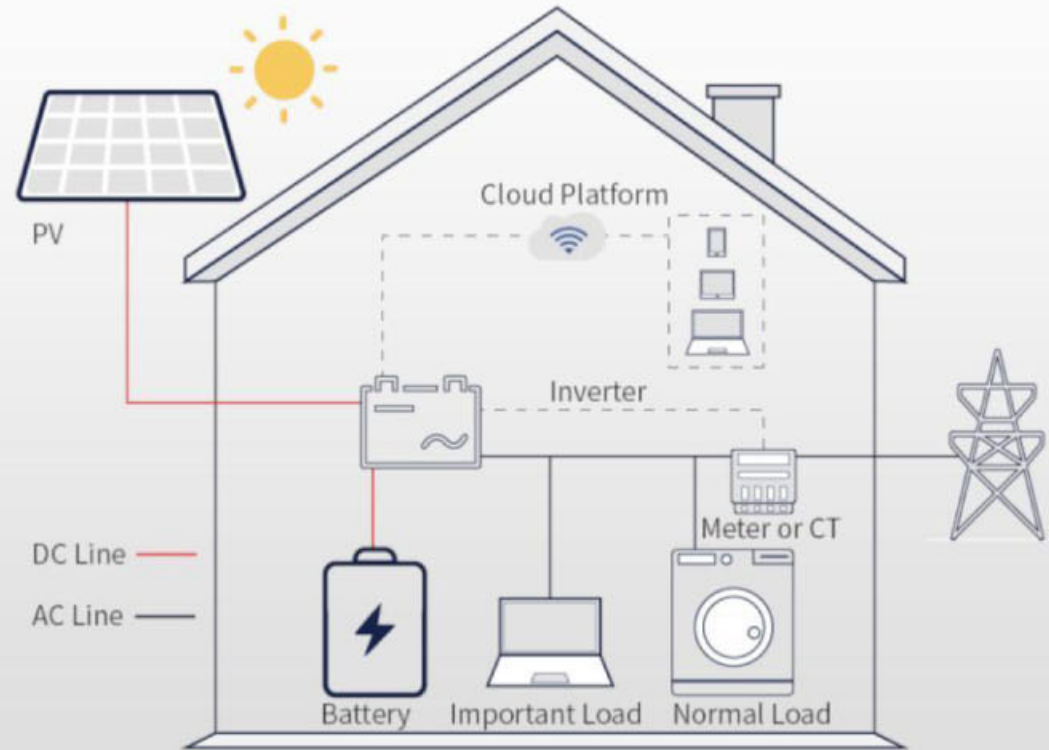

The ESS is an intelligent energy storage solution that combines smart energy management software with safe, long-lasting batteries and inverters to efficiently manage energy usage throughout the day.

It stores excess solar power for use at night and provides reliable emergency backup power to keep homes protected during grid outages.